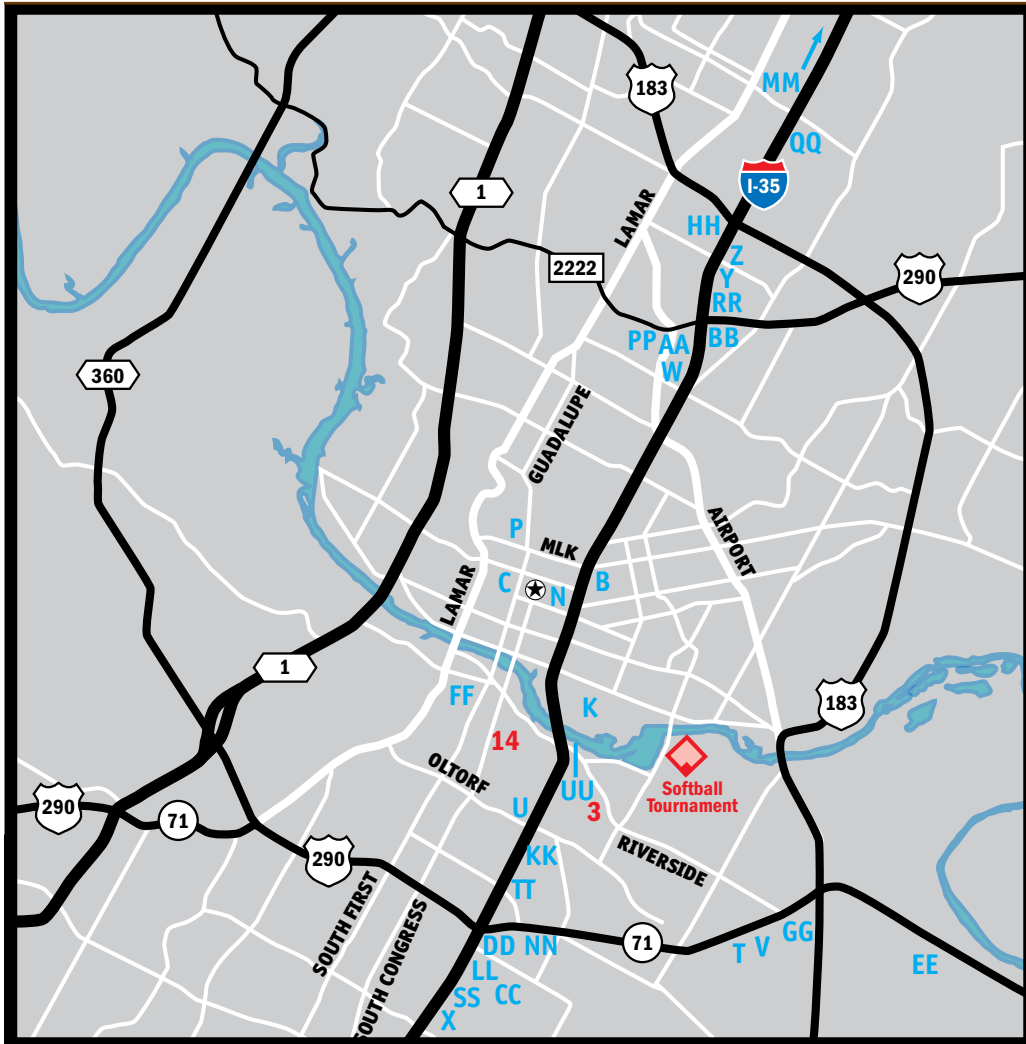

SXSW 2006 Music Festival Venue Map AND HOTELS